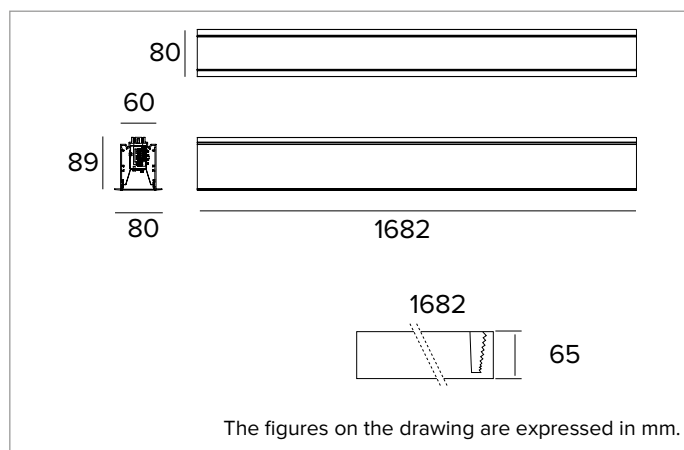

SOURCE

LED Engine made of linear LED boards Ra80. Tunable White version available on request.

Energy efficiency class: D

Nominal power: 36W

Nominal flux: 5520lm

Colour rendering index: 80

Rf: 82.6

Rg: 95.7

CCT nominal: 4000K

SDCM: 3

Lifetime (L80/B10): >50000h tq +25°C

ILLUMINOTECHNICAL CHARACTERISTICS

Diffused light with opal screen - Highly reflective brushed aluminium reflector and opaline polycarbonate screen.

Emission: DOWN OPAL

Optical efficiency: 68%

Fixture flux: 3759lm

Luminous efficacy: 94lm/W

Photobiological safety: Compliant with RG1 low risk group

MECHANICAL CHARACTERISTICS

White painted extruded aluminium body, available in four different lengths. Magnetic installation system to mount the light unit into the housing complete with an anti-fall safety cable.

Colour and finish: Plaster white

Dimensions: L=1682mm

Weight: 5Kg

Version: LINEAR

Degree of protection: IP20

ELECTRICAL CHARACTERISTICS

Integrated electronic ON-OFF power supply. Complete with electrical cables to guarantee feeding continuity (max 2kW). Emergency Pack available on request. Luminaire compliant with EN 60598-2-22 for power supply from a centralised emergency system CPSS (Central Power Supply System), not incorporated in the luminaire - high risk areas excluded. The default power and flux are 100% in AC and 100% in DC.

Fixture Power: 40W

Power supply: 220-240Vac 50/60Hz

Insulation Class: CLASS 1

Type of driver / Control: ON-OFF

Driver included: YES

Class F: YES

SAFE FLICKER: PstLM=<1 and SVM=<0.4 (IEC TR 61547-1 and IEC TR 63158), to ensure a more comfortable and safe light

Ambient temperature: 0°C / +25°C

INSTALLATION

For linear configurations complete with a special connector to attach to the power supply. To be completed with end caps.

NOTES

110-277Vac version available on request.

REGULATIONS AND CERTIFICATIONS

ENEC.

WARRANTY

5 years.

WARNING

Luminaire designed for disposal/recycling at end-of-life. Replaceable (LED only) light source by a professional. Replaceable control gear by a professional.

Due to the technological evolution of the electronic components, the data provided may be updated, and as such, confirmation must be requested during the order process.

Luminous flux and power supply have +/-10% tolerances with respect to the indicated value. tq +25°C (CIE 121).

We reserve the right to make technical changes.

Targetti Sankey S.r.l.
Via Pratese, 164
50145 Firenze - Italy
Tel: +39 055 37911
targetti.com
targetti@targetti.com

CCIAA Firenze
Share Capital:
€ 500.000,00
VAT N. (IT):
01537660480
R.E.A.: FI-275656

TARGETTI